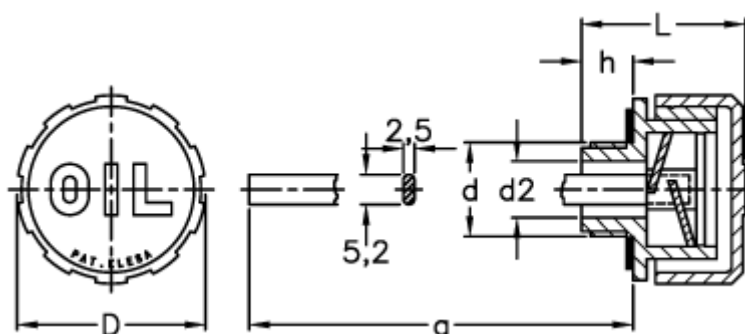

Data Sheet

Article number: 2311053993

Description: E+G Breather plug
SFP.30-22x1,5+a

Measures

a = 188
D = 31
d = M22x1,5
d2 = 12
h = 9.5
L = 29.5